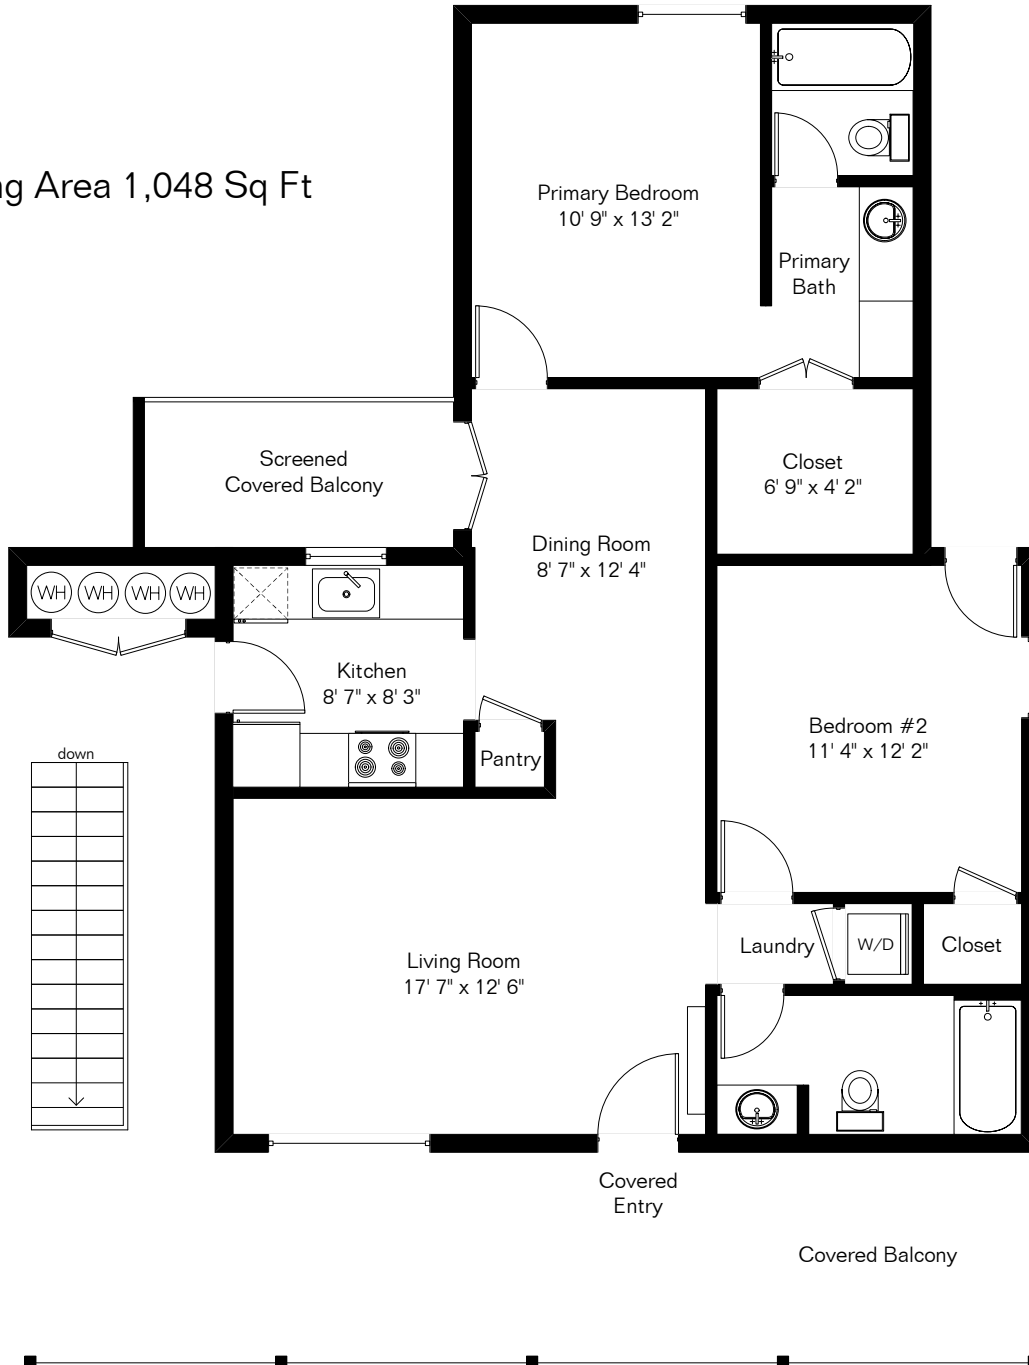

The square footages and room size information are deemed to be reliable but are not guaranteed and should be independently verified. This drawing is for marketing purposes only.

2820 E 6th St Unit 206

Living Area 1,048 Sq Ft

Site Visit March 2024

Copyright 2024 Floor Plans First! LLC
All Rights Reserved.

Floor Plans First!
See the Floor Plan First™

FloorPlansFirst.com™
(520) 881-1500